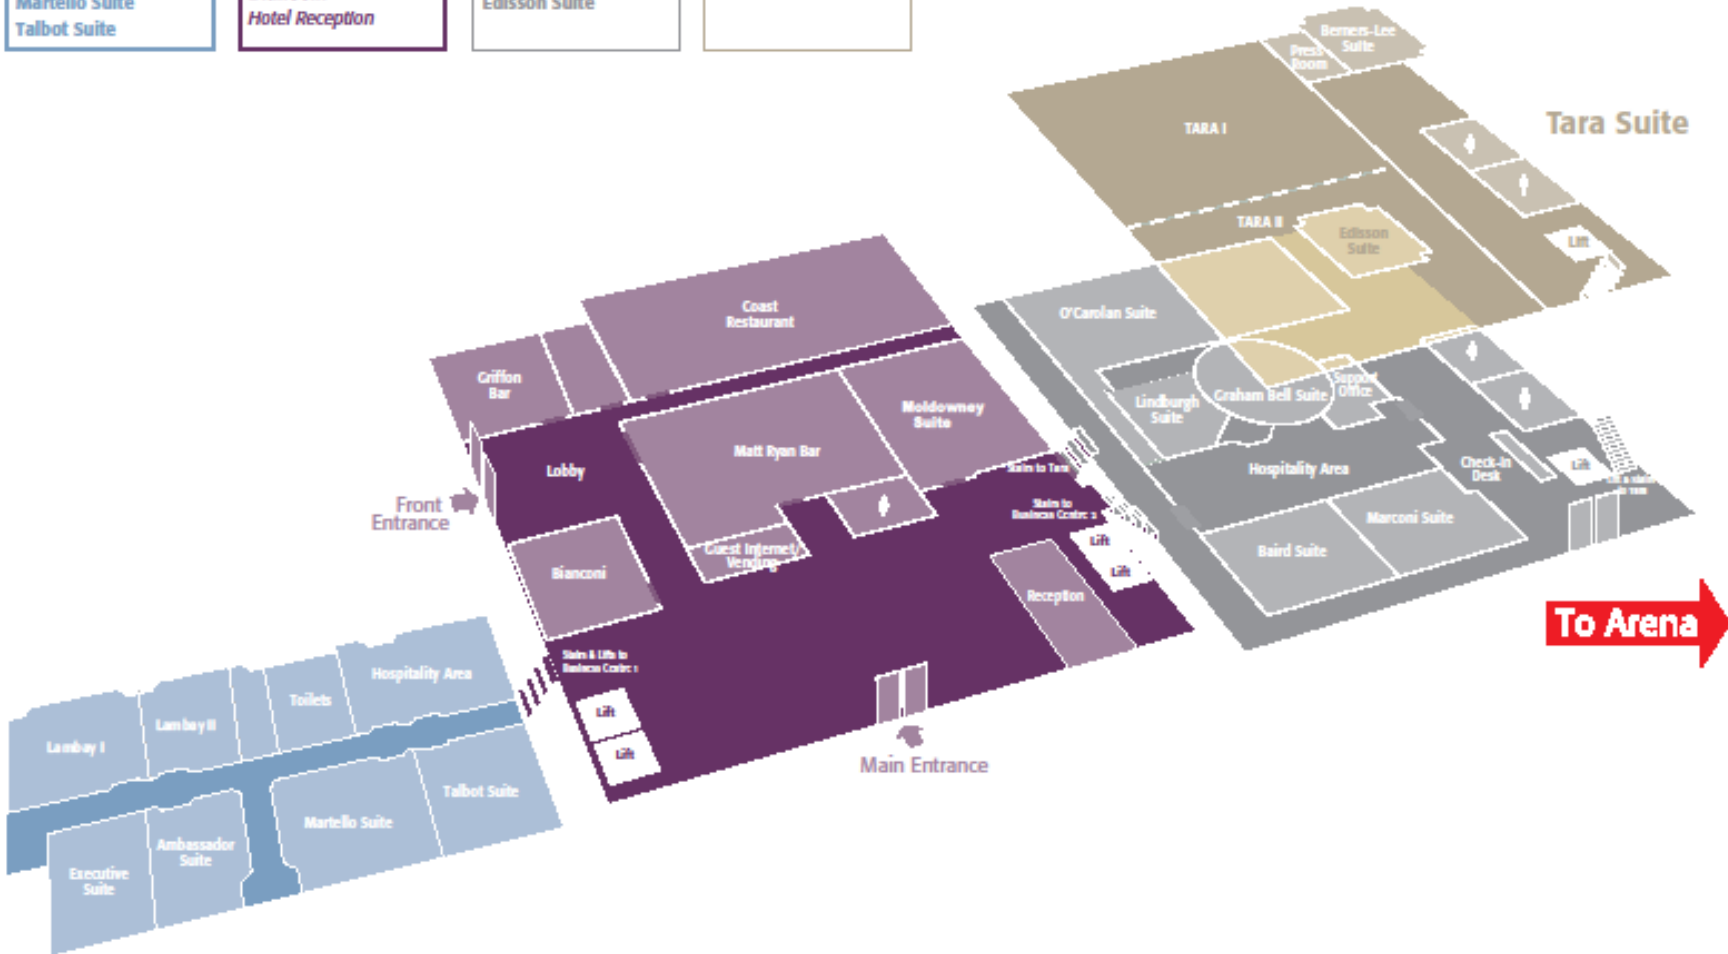

## ***Malahide ..... Location .... Location ... Location***

- Grand Hotel is located in the village of Malahide
- Located 10 mins. From Dublin International Airport
- 20 mins. from Dublin city

Malahide is one of Ireland's most beautiful and well-known towns and has won many prestigious awards. Situated along a stretch of Dublin bay's scenic coastline, Malahide boasts a heritage village, national visitor attraction at Malahide Castle, a marina, world class restaurants, cafes and famous pubs all along our beautiful sandy beaches.

Business Centre 1
Ambassador Suite
Executive Suite
Lambay I
Lambay II
Martello Suite
Talbot Suite

Main Ground Floor
Coast Restaurant
Moldowney Suite
Matt Ryan Bar
Griffon Bar
Bianconi
Hotel Reception

Business Centre 2
O'Carolan Suite
Graham Bell Suite
Baird Suite
Marconi Suite
Edisson Suite

Tara Suite
Tara I
Tara II
Berners-Lee Suite
Press Suite

**Business Centre 1**

**Main Ground Floor**

**Business Centre 2**

# Business Center 1

- 5 Meeting Spaces on the Business Centre 1 side
- Up to 70 Delegates in Theatre Style
- Flexible Spaces up to 1,097 sqft / 68 msq
- Dedicated Hospitality Suite
- Dedicated Restroom Facilities
- Elevator and Stair access