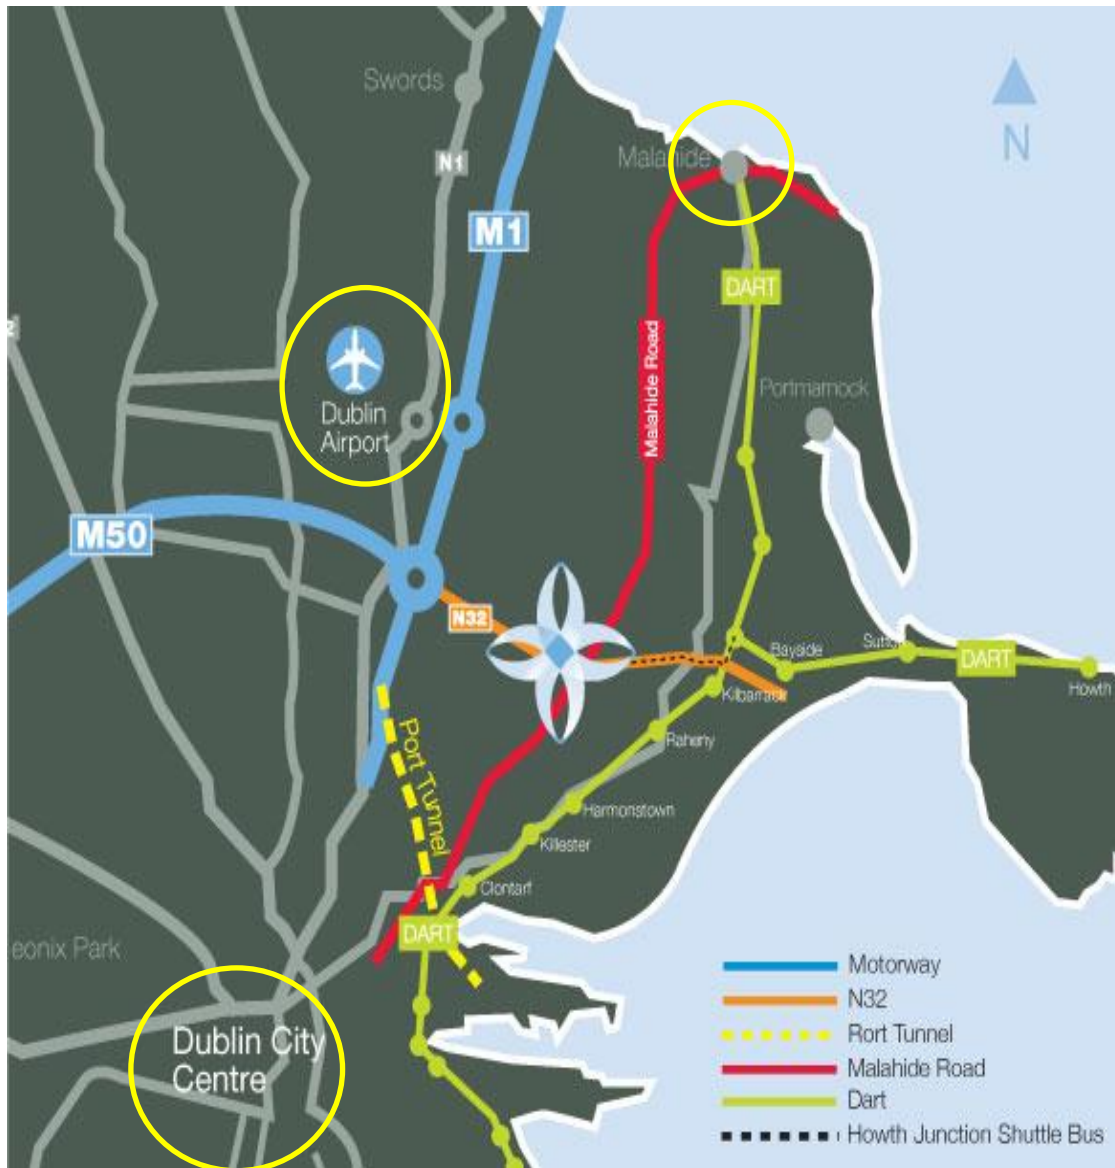

## ***Malahide ..... Location .... Location ... Location***

- Grand Hotel is located in the village of Malahide
- Located 10 mins. From Dublin International Airport
- 20 mins. from Dublin city

Malahide is one of Ireland's most beautiful and well-known towns and has won many prestigious awards. Situated along a stretch of Dublin bay's scenic coastline, Malahide boasts a heritage village, national visitor attraction at Malahide Castle, a marina, world class restaurants, cafes and famous pubs all along our beautiful sandy beaches.